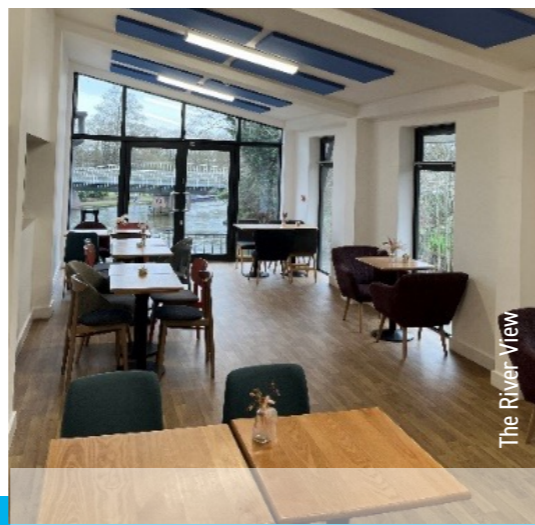

OUR SPACES

We offer a range of spaces with flexible and bespoke options to help you create the perfect environment whatever your needs. All our rooms are equipped with high-speed WiFi and our larger rooms have integral AV display and music sound systems. With lift access to our first floor rooms and disabled toilets our venue is fully accessible.

“It worked so well for our company meeting – thank you. It was so nice to have the café here too.”

KENNET STUDIO

This room is located on the 1st floor and boasts stunning river views through full height glazed windows. It is a perfect space for smaller group activities, meetings, and parties with a flat screen TV to use for presentations. Kennet Studio can accommodate up to 60 people. Dimensions 12 x 5m.

THE RIVER VIEW

A first floor gallery room overlooking the river with a flat screen TV for presentation use. The perfect area for smaller events and can accommodate up to 30 people. Dimensions 14 x 4m.

TREACHER HALL