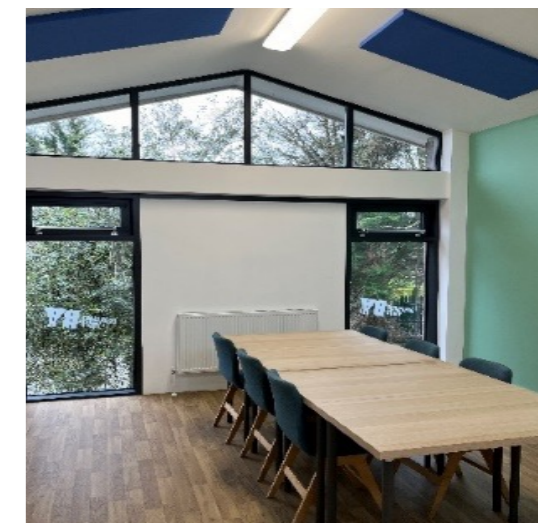

AVON ROOM

The Avon room is a more intimate space with a beautiful river view, ideal for smaller meetings and can accommodate up to 20 people. Dimensions 5.5 x 19m.

“I could sit and work here every day with these views.”